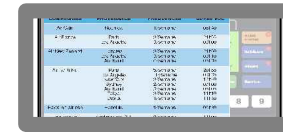

Attentes du marché :

- Simplifier les Tableaux de Bord
- Augmenter le spectre des fonctionnalités
- Bénéficier du TFT pour rendre les Ecrans de commande polyvalents
- Moderniser les systèmes à Boutons/Switches / Afficheurs alphanumériques